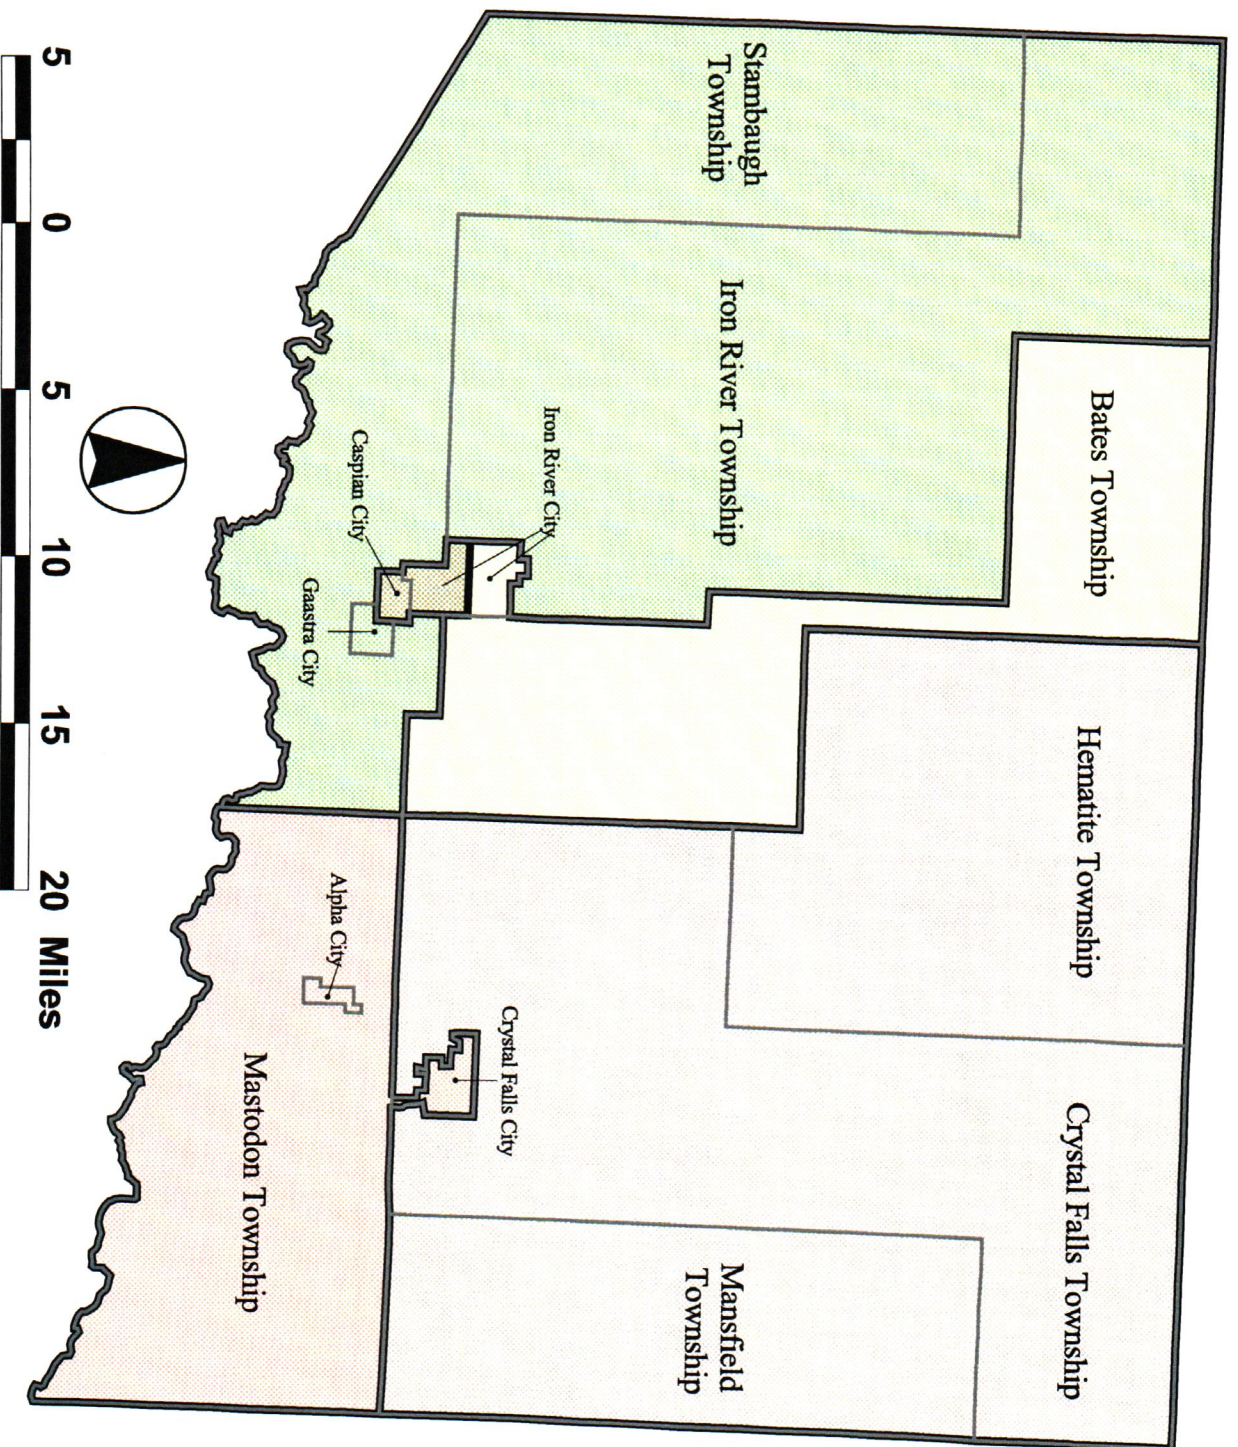

Iron County Voting Districts

Legend

County Voting Districts

- District 1**
 - Population
 - Iron River Township 1,139
 - Stambaugh Township 1,248
 - Gastra City 339
 - District 1 population total = 2,726
- District 2**
 - Population
 - Bates Township 1,021
 - Iron River City (Precinct 1) 900
 - Iron River City (Precinct 2) 773
 - District 2 population total = 2,694
- District 3**
 - Population
 - Iron River City (Precinct 3) 858
 - Iron River City (Precinct 4) 855
 - Caspian City 997
 - District 3 population total = 2,710
- District 4**
 - Population
 - Crystal Falls City 1,791
 - Mastodon Township 668
 - District 4 population total = 2,459
- District 5**
 - Population
 - Hematite Township 352
 - Crystal Falls Township 1,722
 - Mansfield Township 243
 - District 5 population total = 2,317

TOTAL COUNTY POPULATION
12,906